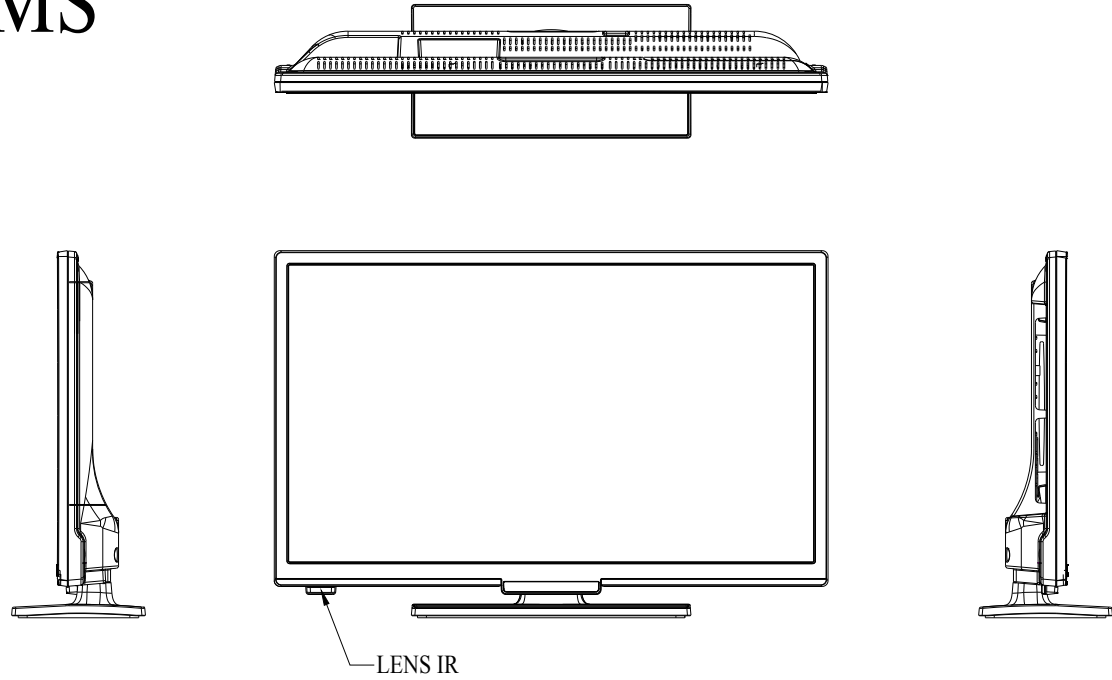

TFT 24274 LED BMS

MODEL 24274 LED BMS	TV DIMENSIONS (mm--kg)				
	WIDTH mm	DEPTH mm	HEIGHT mm	WEIGHT kg	
PRODUCT W/ FOOT	554	134	370	4,00	
PRODUCT WO/ FOOT	554	min. 35 max. 61	339	3,75	
PRODUCT BOX	700	110	418	5,05	