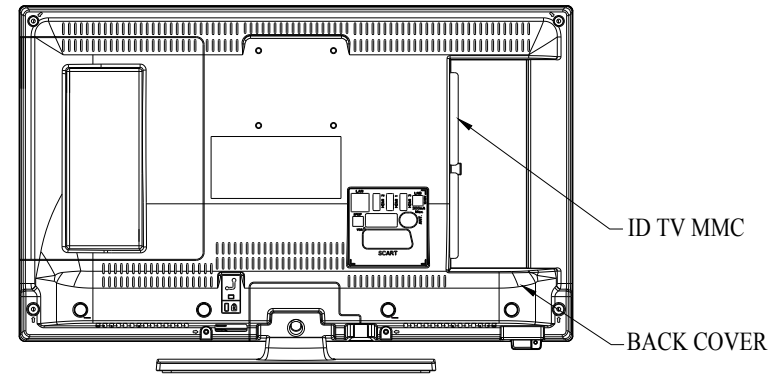

TFT 24274 LED BMS

MODEL 24274 LED BMS	TV DIMENSIONS (mm--kg)				
	WIDTH mm	DEPTH mm	HEIGHT mm	WEIGHT kg	
PRODUCT W/ FOOT	554	134	370	4,00	
PRODUCT WO/ FOOT	554	min. 35 max. 61	339	3,75	
PRODUCT BOX	700	110	418	5,05	