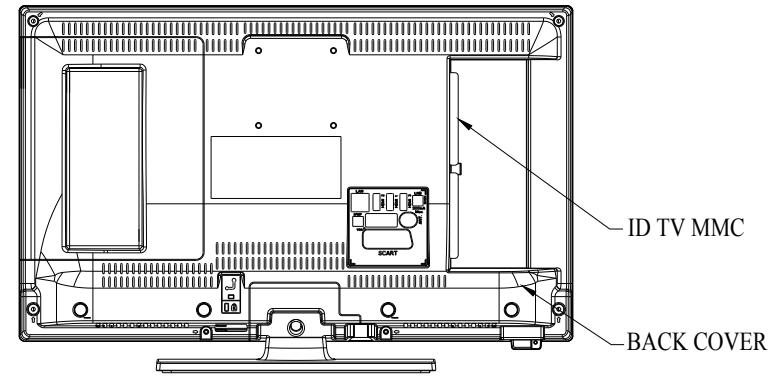

# TFT 24274 LED BMS

MODEL 24274 LED BMS	TV DIMENSIONS (mm--kg)				
	WIDTH mm	DEPTH mm	HEIGHT mm	WEIGHT kg	
PRODUCT W/ FOOT	554	134	370	3,60	
PRODUCT WO/ FOOT	554	min. 35 max. 61	339	3,40	
PRODUCT BOX	700	110	418	4,70	