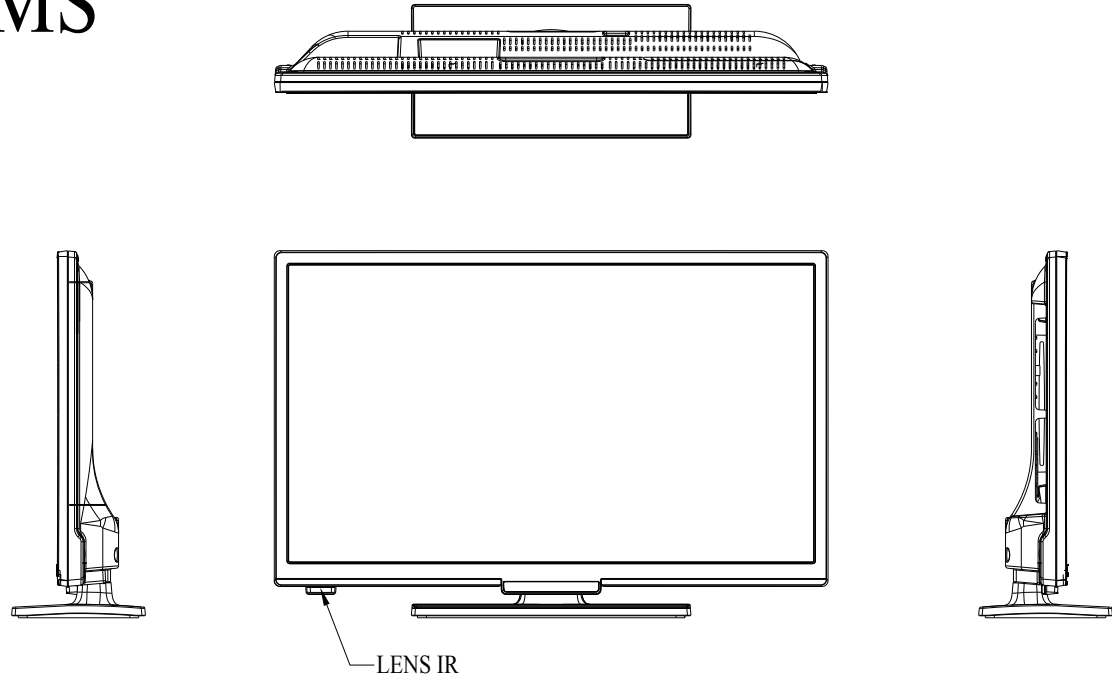

# TFT 24274 LED BMS

MODEL 24274 LED BMS	TV DIMENSIONS (mm--kg)				
	WIDTH mm	DEPTH mm	HEIGHT mm	WEIGHT kg	
PRODUCT W/ FOOT	554	134	370	3,60	
PRODUCT WO/ FOOT	554	min. 35 max. 61	339	3,40	
PRODUCT BOX	700	110	418	4,70	

**AGIRLIK ÖLÇÜLERİ ±%5 TOLERANSLIDIR.**